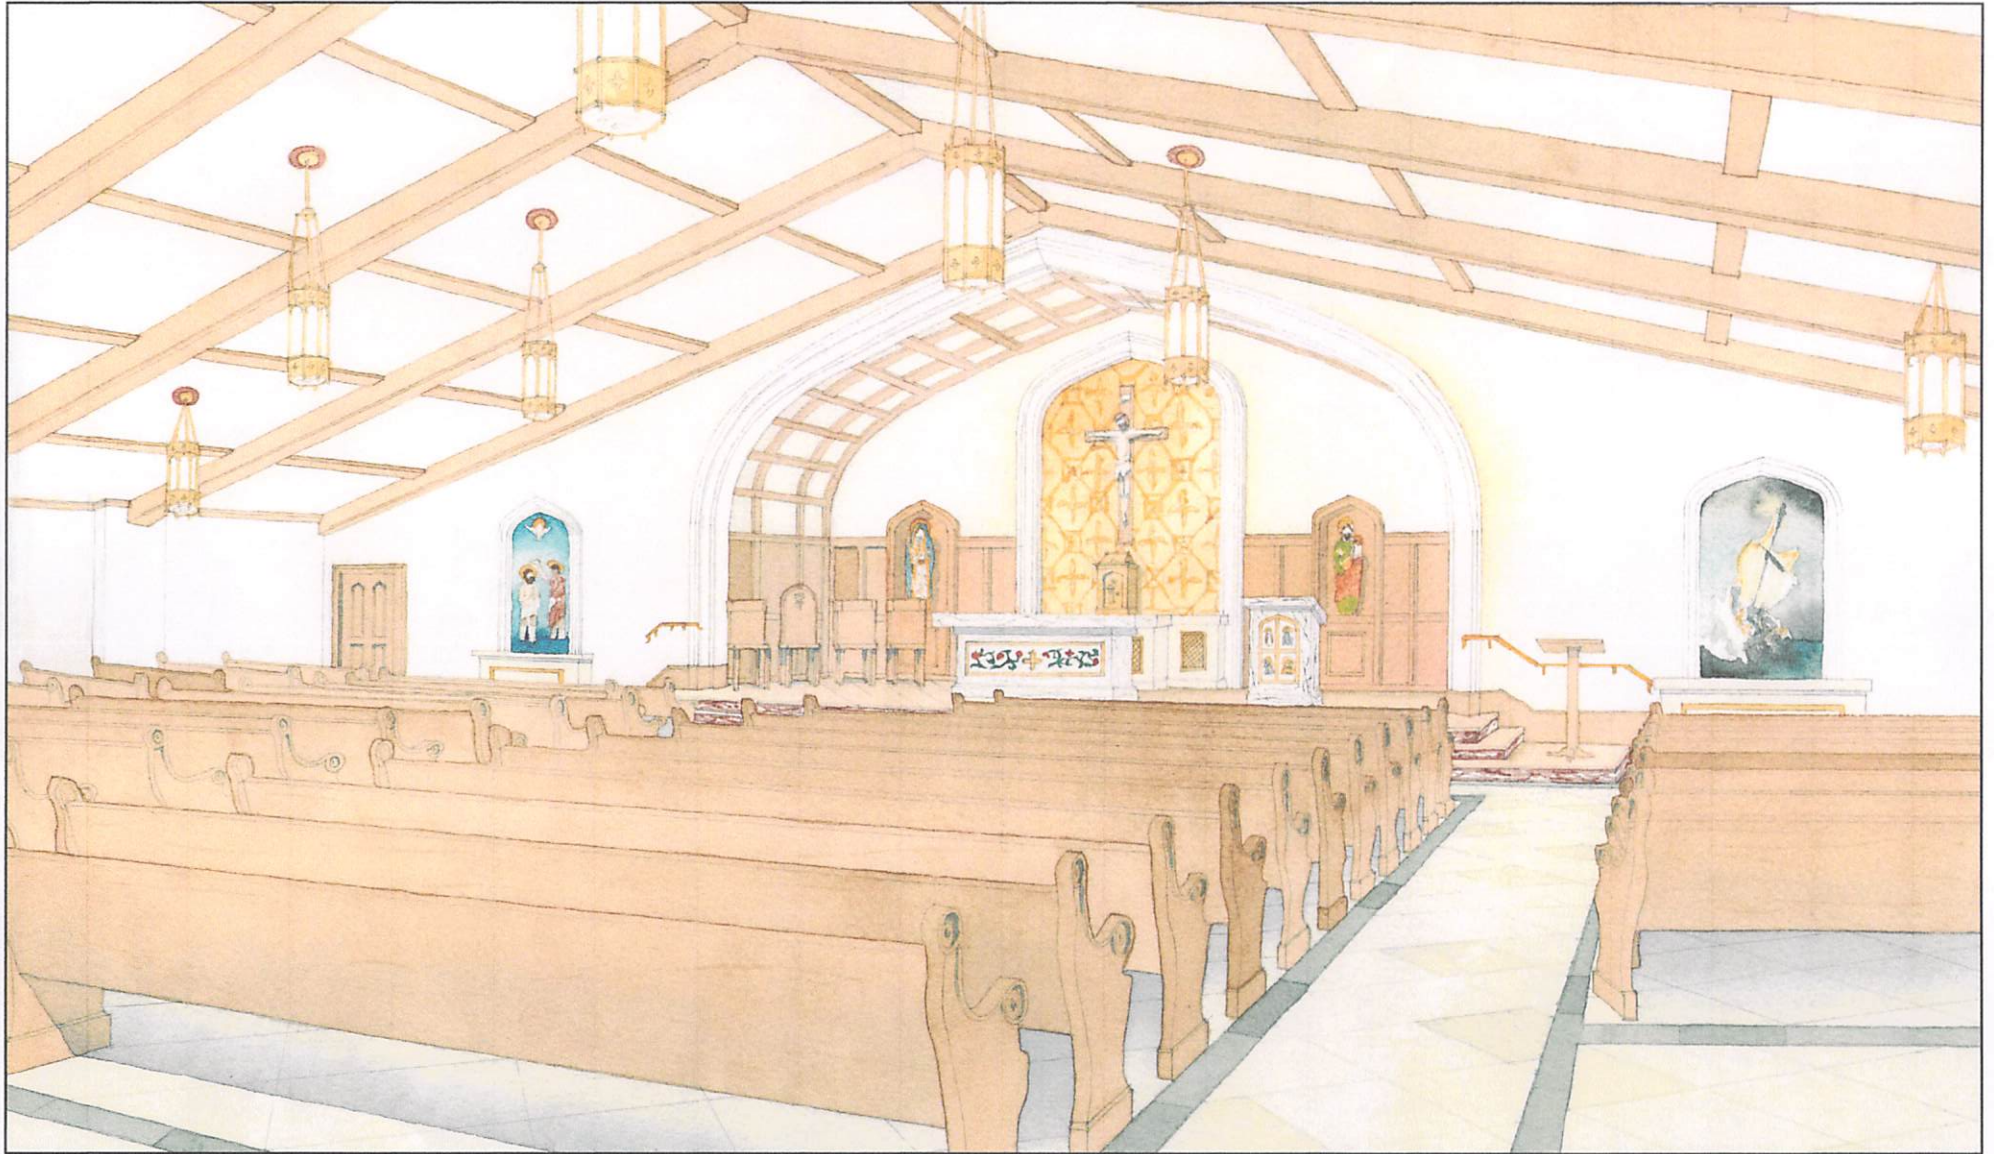

SCALE 3/16" = 1'-0"
0' 5' 10' 15'
FEBRUARY 22, 2020

RESURRECTION CATHOLIC CHURCH
SOUTHEAST ELEVATION

HARRISON
DESIGN

8/12/2021

FEBRUARY 22, 2021

RESURRECTION CATHOLIC CHURCH
SANCTUARY PERSPECTIVE

HARRISON
DESIGN

RESURRECTION CATHOLIC CHURCH
NARTHEX PERSPECTIVE

FEBRUARY 22, 2021

HARRISON
DESIGN

WALL LEGEND	
	EXISTING WALL
	NEW WALL

SCALE 1/4" = 1'-0"
 0' 5' 10' 20'
 FEBRUARY 22, 2020

RESURRECTION CATHOLIC CHURCH
 MAIN LEVEL FLOOR PLAN