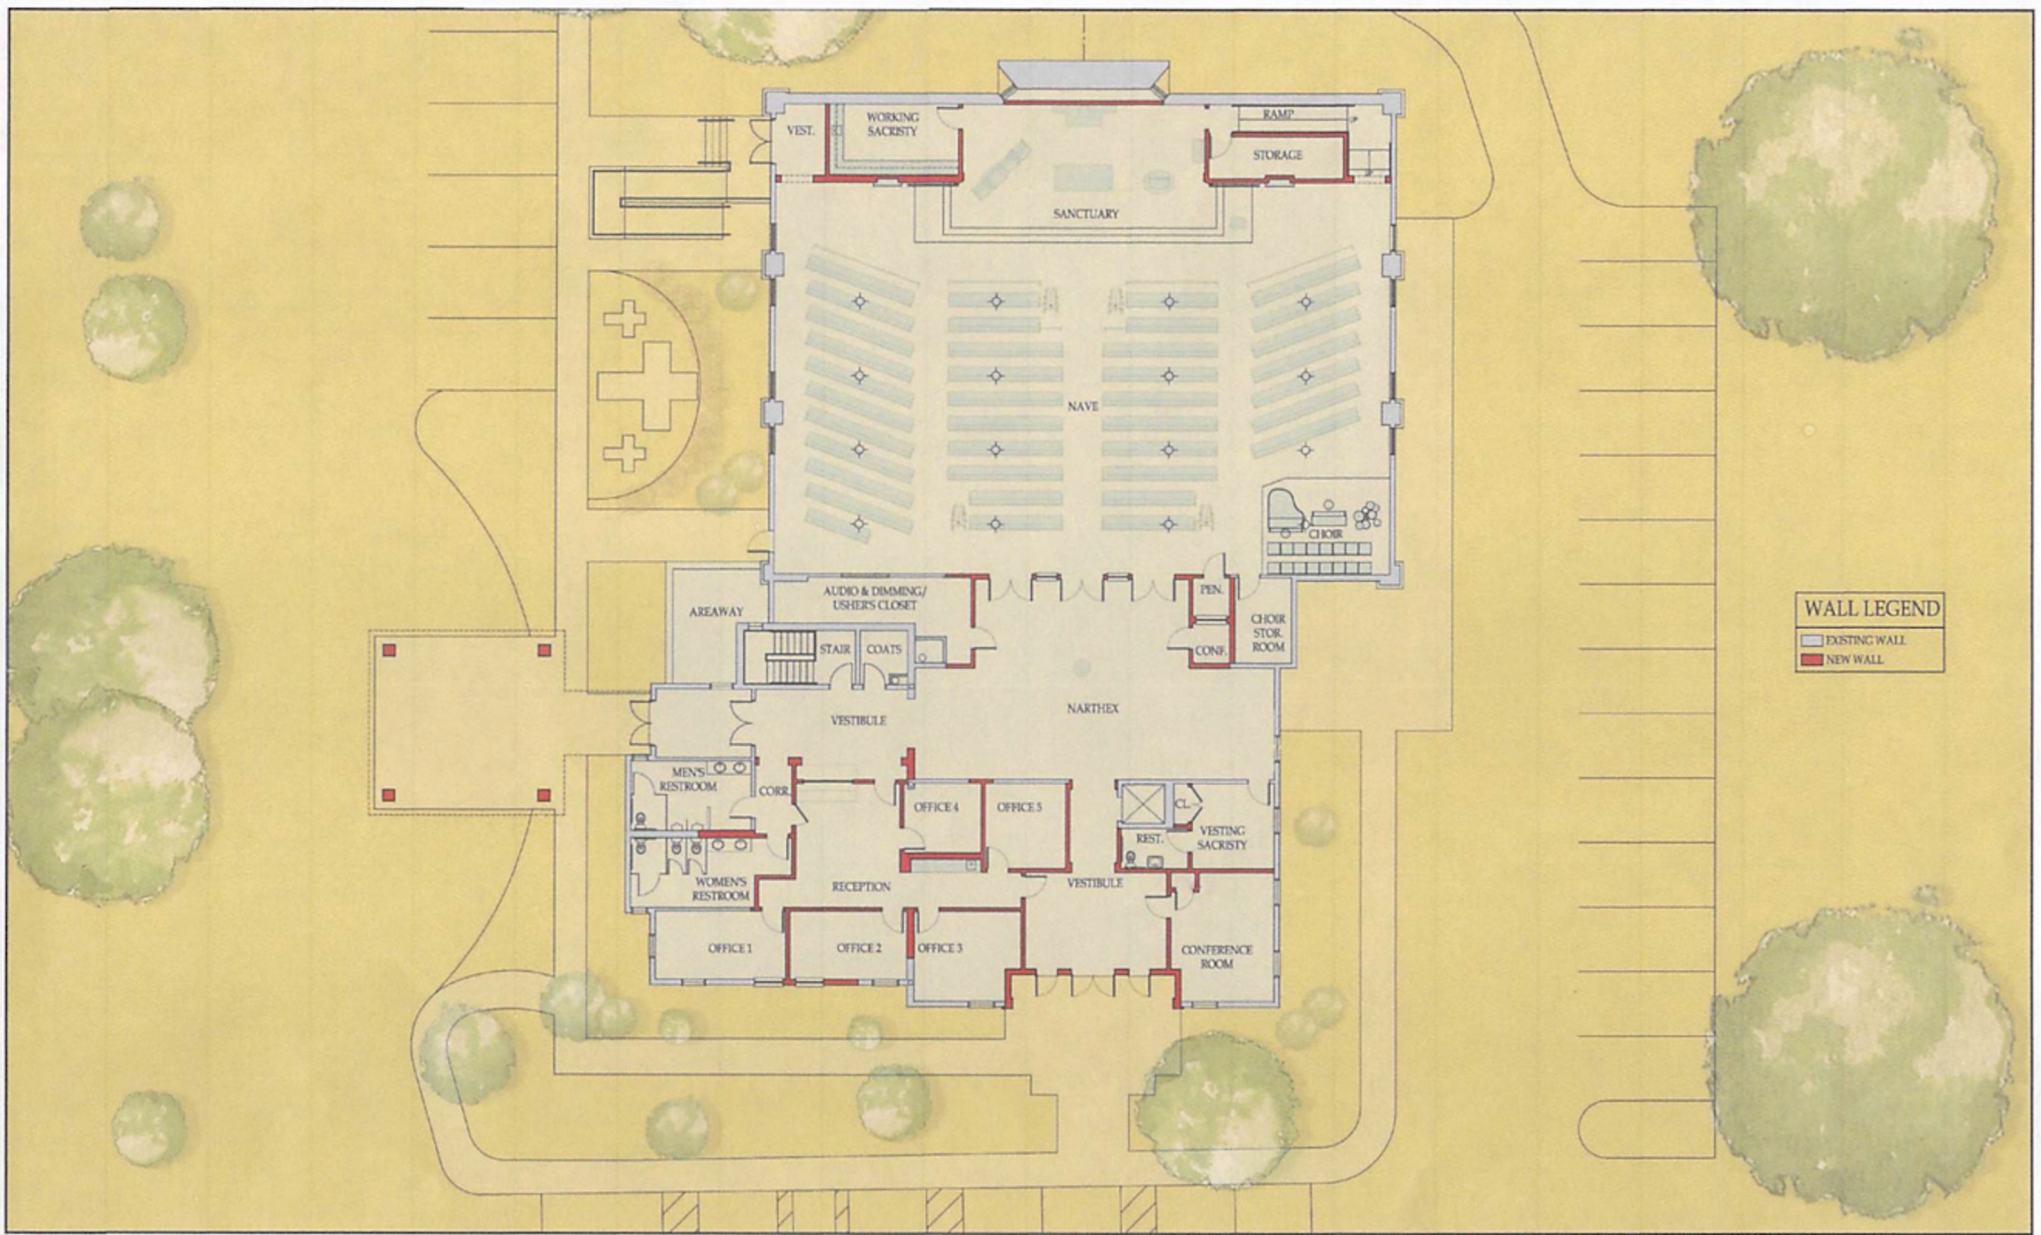

SCALE 3/16" = 1'-0"
0' 5' 10' 15'
FEBRUARY 22, 2020

RESURRECTION CATHOLIC CHURCH
SOUTHEAST ELEVATION

HARRISON
DESIGN

8/12/2021

FEBRUARY 22, 2021

RESURRECTION CATHOLIC CHURCH
SANCTUARY PERSPECTIVE

HARRISON
DESIGN

RESURRECTION CATHOLIC CHURCH
NARTHEX PERSPECTIVE

FEBRUARY 22, 2021

HARRISON
DESIGN

WALL LEGEND	
	EXISTING WALL
	NEW WALL

SCALE 1/4" = 1'-0"
 0' 5' 10' 20'
 FEBRUARY 22, 2020

RESURRECTION CATHOLIC CHURCH
 MAIN LEVEL FLOOR PLAN